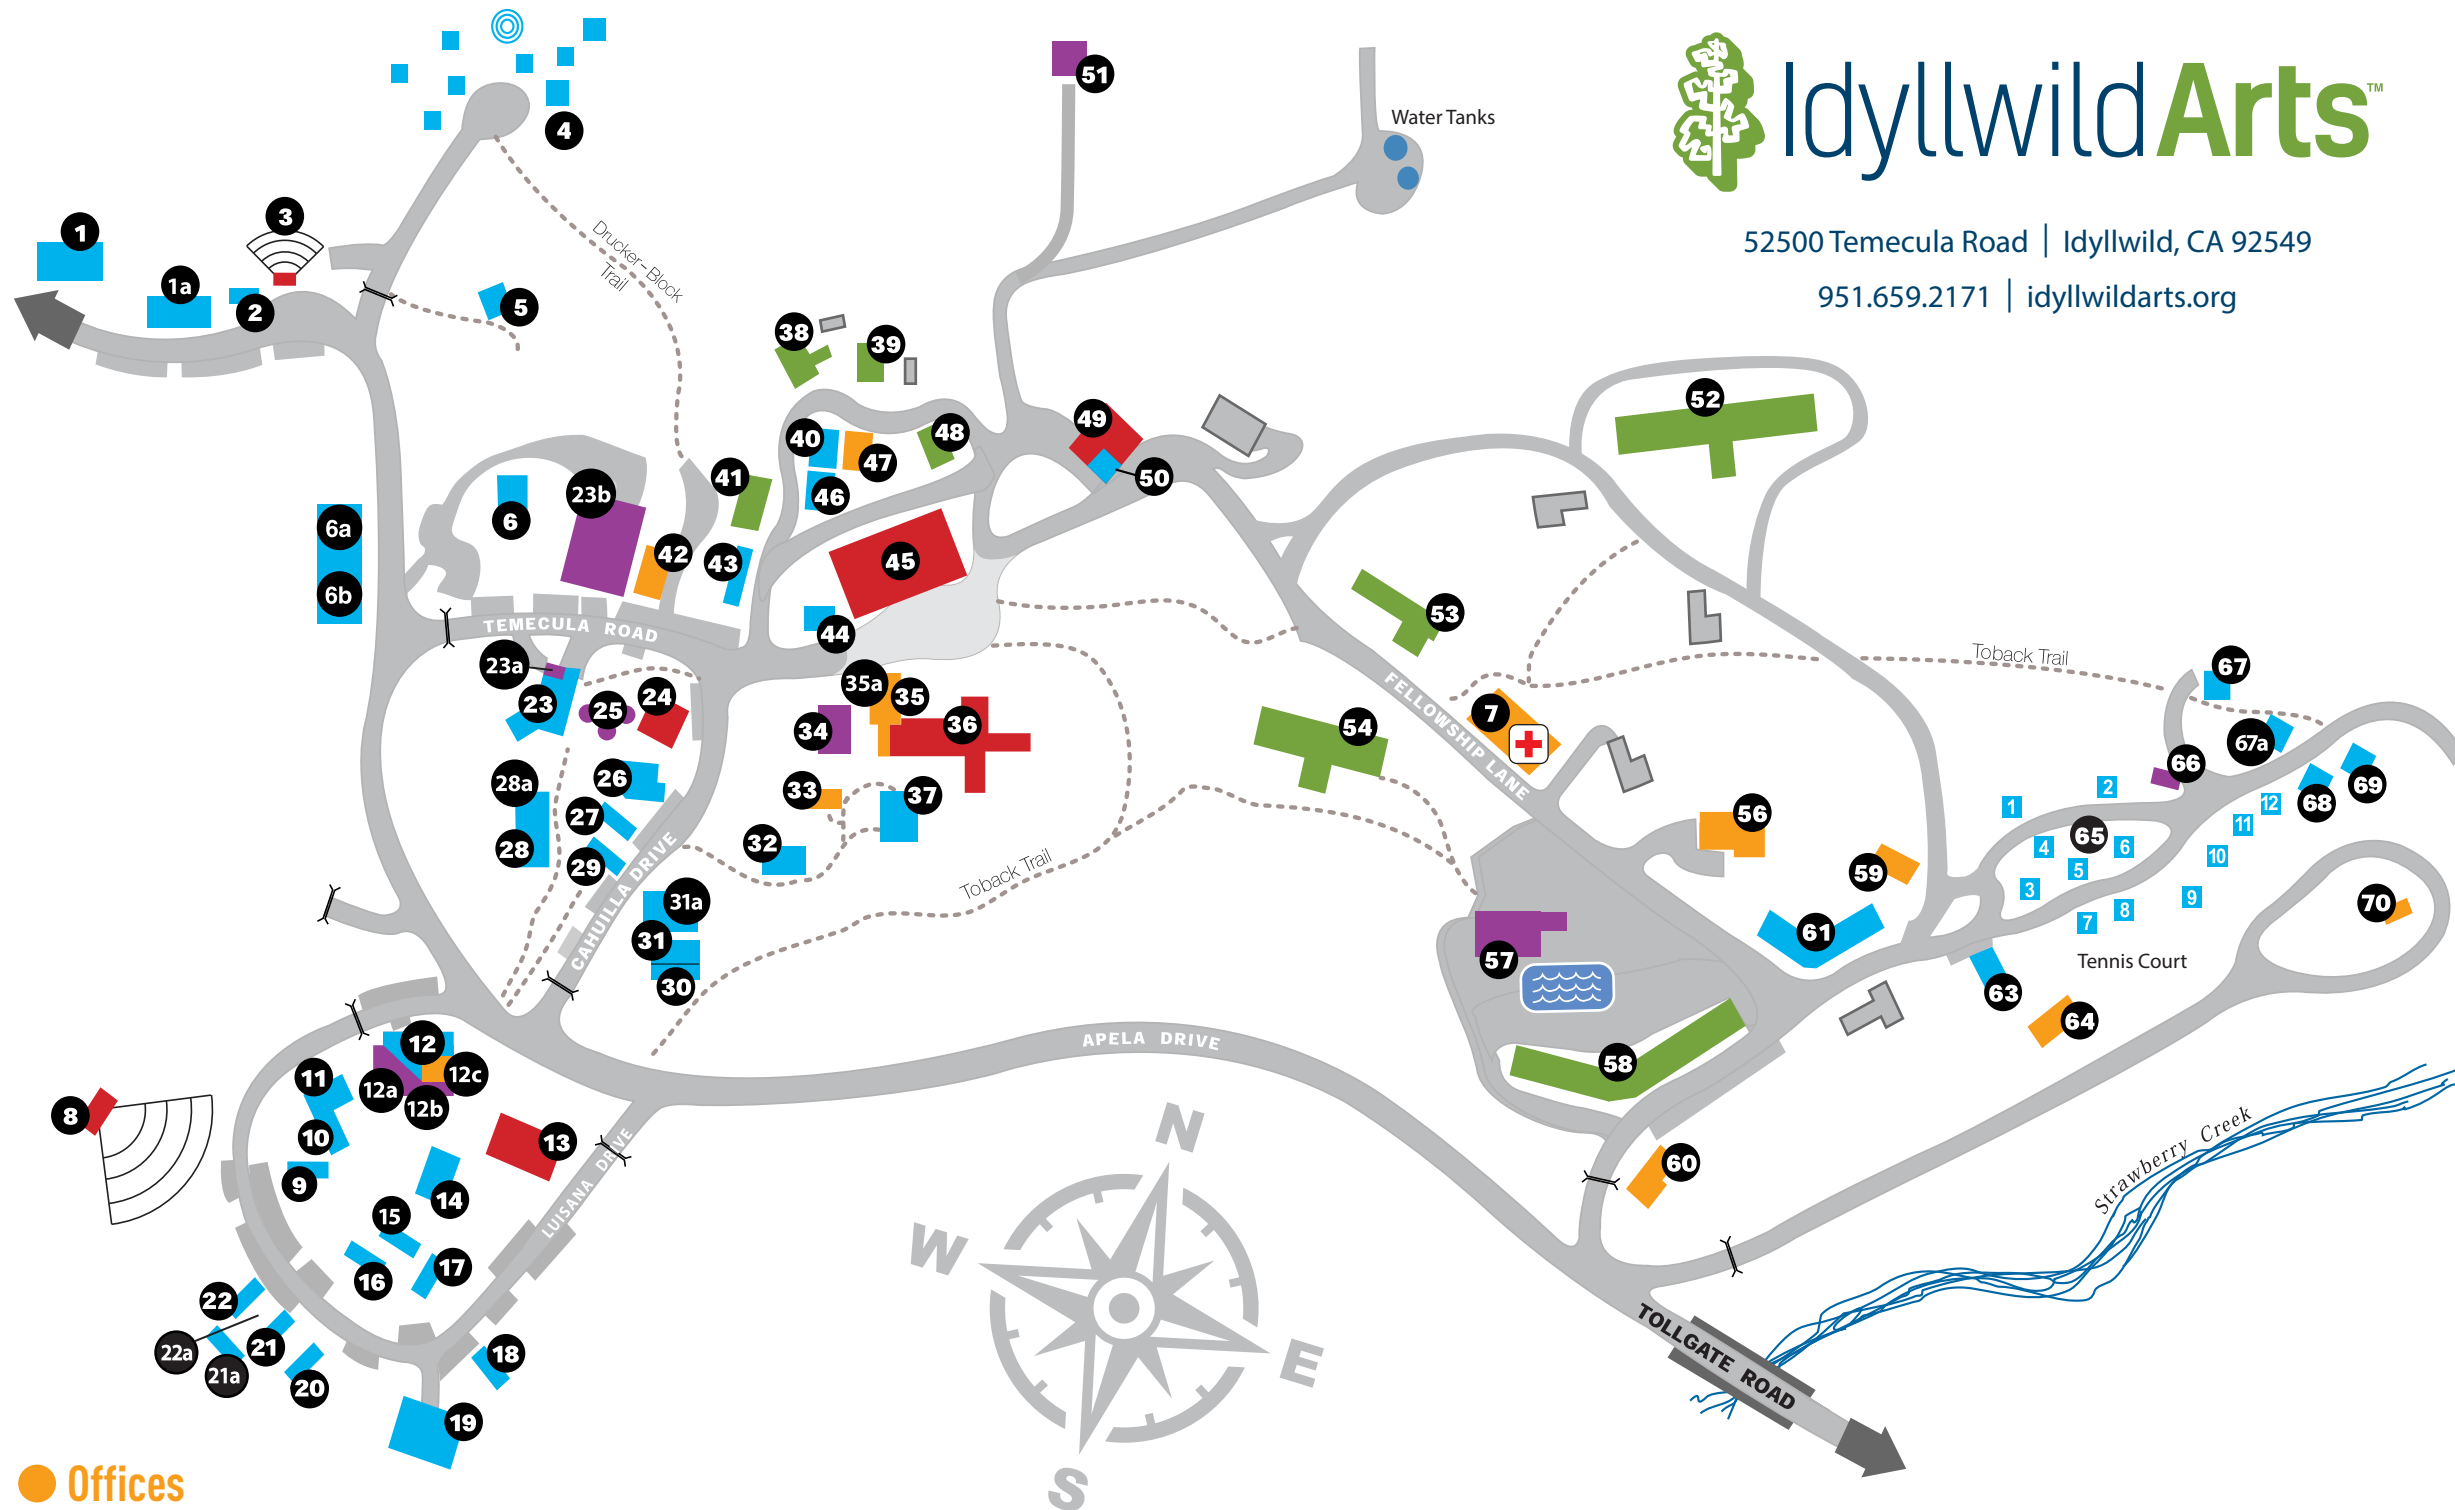

52500 Temecula Road | Idyllwild, CA 92549

951.659.2171 | idyllwildarts.org

**Offices**

Bowman Offices	35
College Counseling Office	12c
Finance Office	35a
Health Center	7
Housekeeping	70
Krone House - Admissions & Marketing	56
Log Lodge - Student Services	42
Maintenance Building	64
Newell Taylor Reynolds Dance Offices	47
Ponderosa Office	59
Sequoia - Development	60
Summer Program Office	33

**Performance**

Bowman IAF Theatre	36
Fitzgerald Junior Players Theatre	3
Holmes Amphitheatre	8
Lowman Concert Hall	45
Parks Exhibition Center	24
Rush Hall	49
Stephens Recital Hall	13

**Dorms**

Husch	54
Lower Wayne	58
MacNeal	53
Pierson	52
Small Dorm 1	48
Small Dorm 3	39
Small Dorm 4	38
Spruce	41

**Miscellaneous Facilities**

Eymann Sculpture Garden	25
Krone Museum	12b
Mail Room	23a
Nelson Dining Hall	23b
Observatory	51
Pool and Exercise Facility	57
Todd Student Center Book Store	34
Troy Restrooms	66
Weston Room	12a

**Classroom/Studios**

Alexis Annex	28a
Atoloa Art Studio	26
Birchard Resource Center	14
Bruce Ryan Sound Stage	28
Childrens Center	4
Chemistry Lab	11
Eagles Nest Classroom	67
Elves Shelf	6
Escherich Humanities Center	22a
Film Lot	1
Fisher Dance Studios	46
Fugl Studio	1a
Hicks Studio	30
Hummingbird Hollow	5
IA Hall	23
Kennedy Kiln Center	31a
Krone Library	12
Lewitzky Dance Studio	40
Lilac Classroom	6b
Lupine Classroom	43
Marshall Hawkins Jazz Building	63
Meadows 1	18
Meadows 2 ESL Classroom	
Carolyn Lowman	15
Meadows 4	20
Meadows 5	16
Meadows 6	17
Meadows 7	21
Meadows 8	22
Meadows 9	21a
Mellor Studio	32
Millsap Studio	29
Native Arts Studio	27
North Classroom	69
Photography Lab	50
Physics Math Lab	9
Poppy Classroom	6a
Richard P Wilson Classroom	67a
Sage Classroom	44
Schoustra Science lab	10
Sherman Costume Shop	2
South Classroom	68
Steere Studio	31
Studio A	37
Studio D	19
Troy Music Classrooms (1-12)	65
Wayne Music Practice Room	61