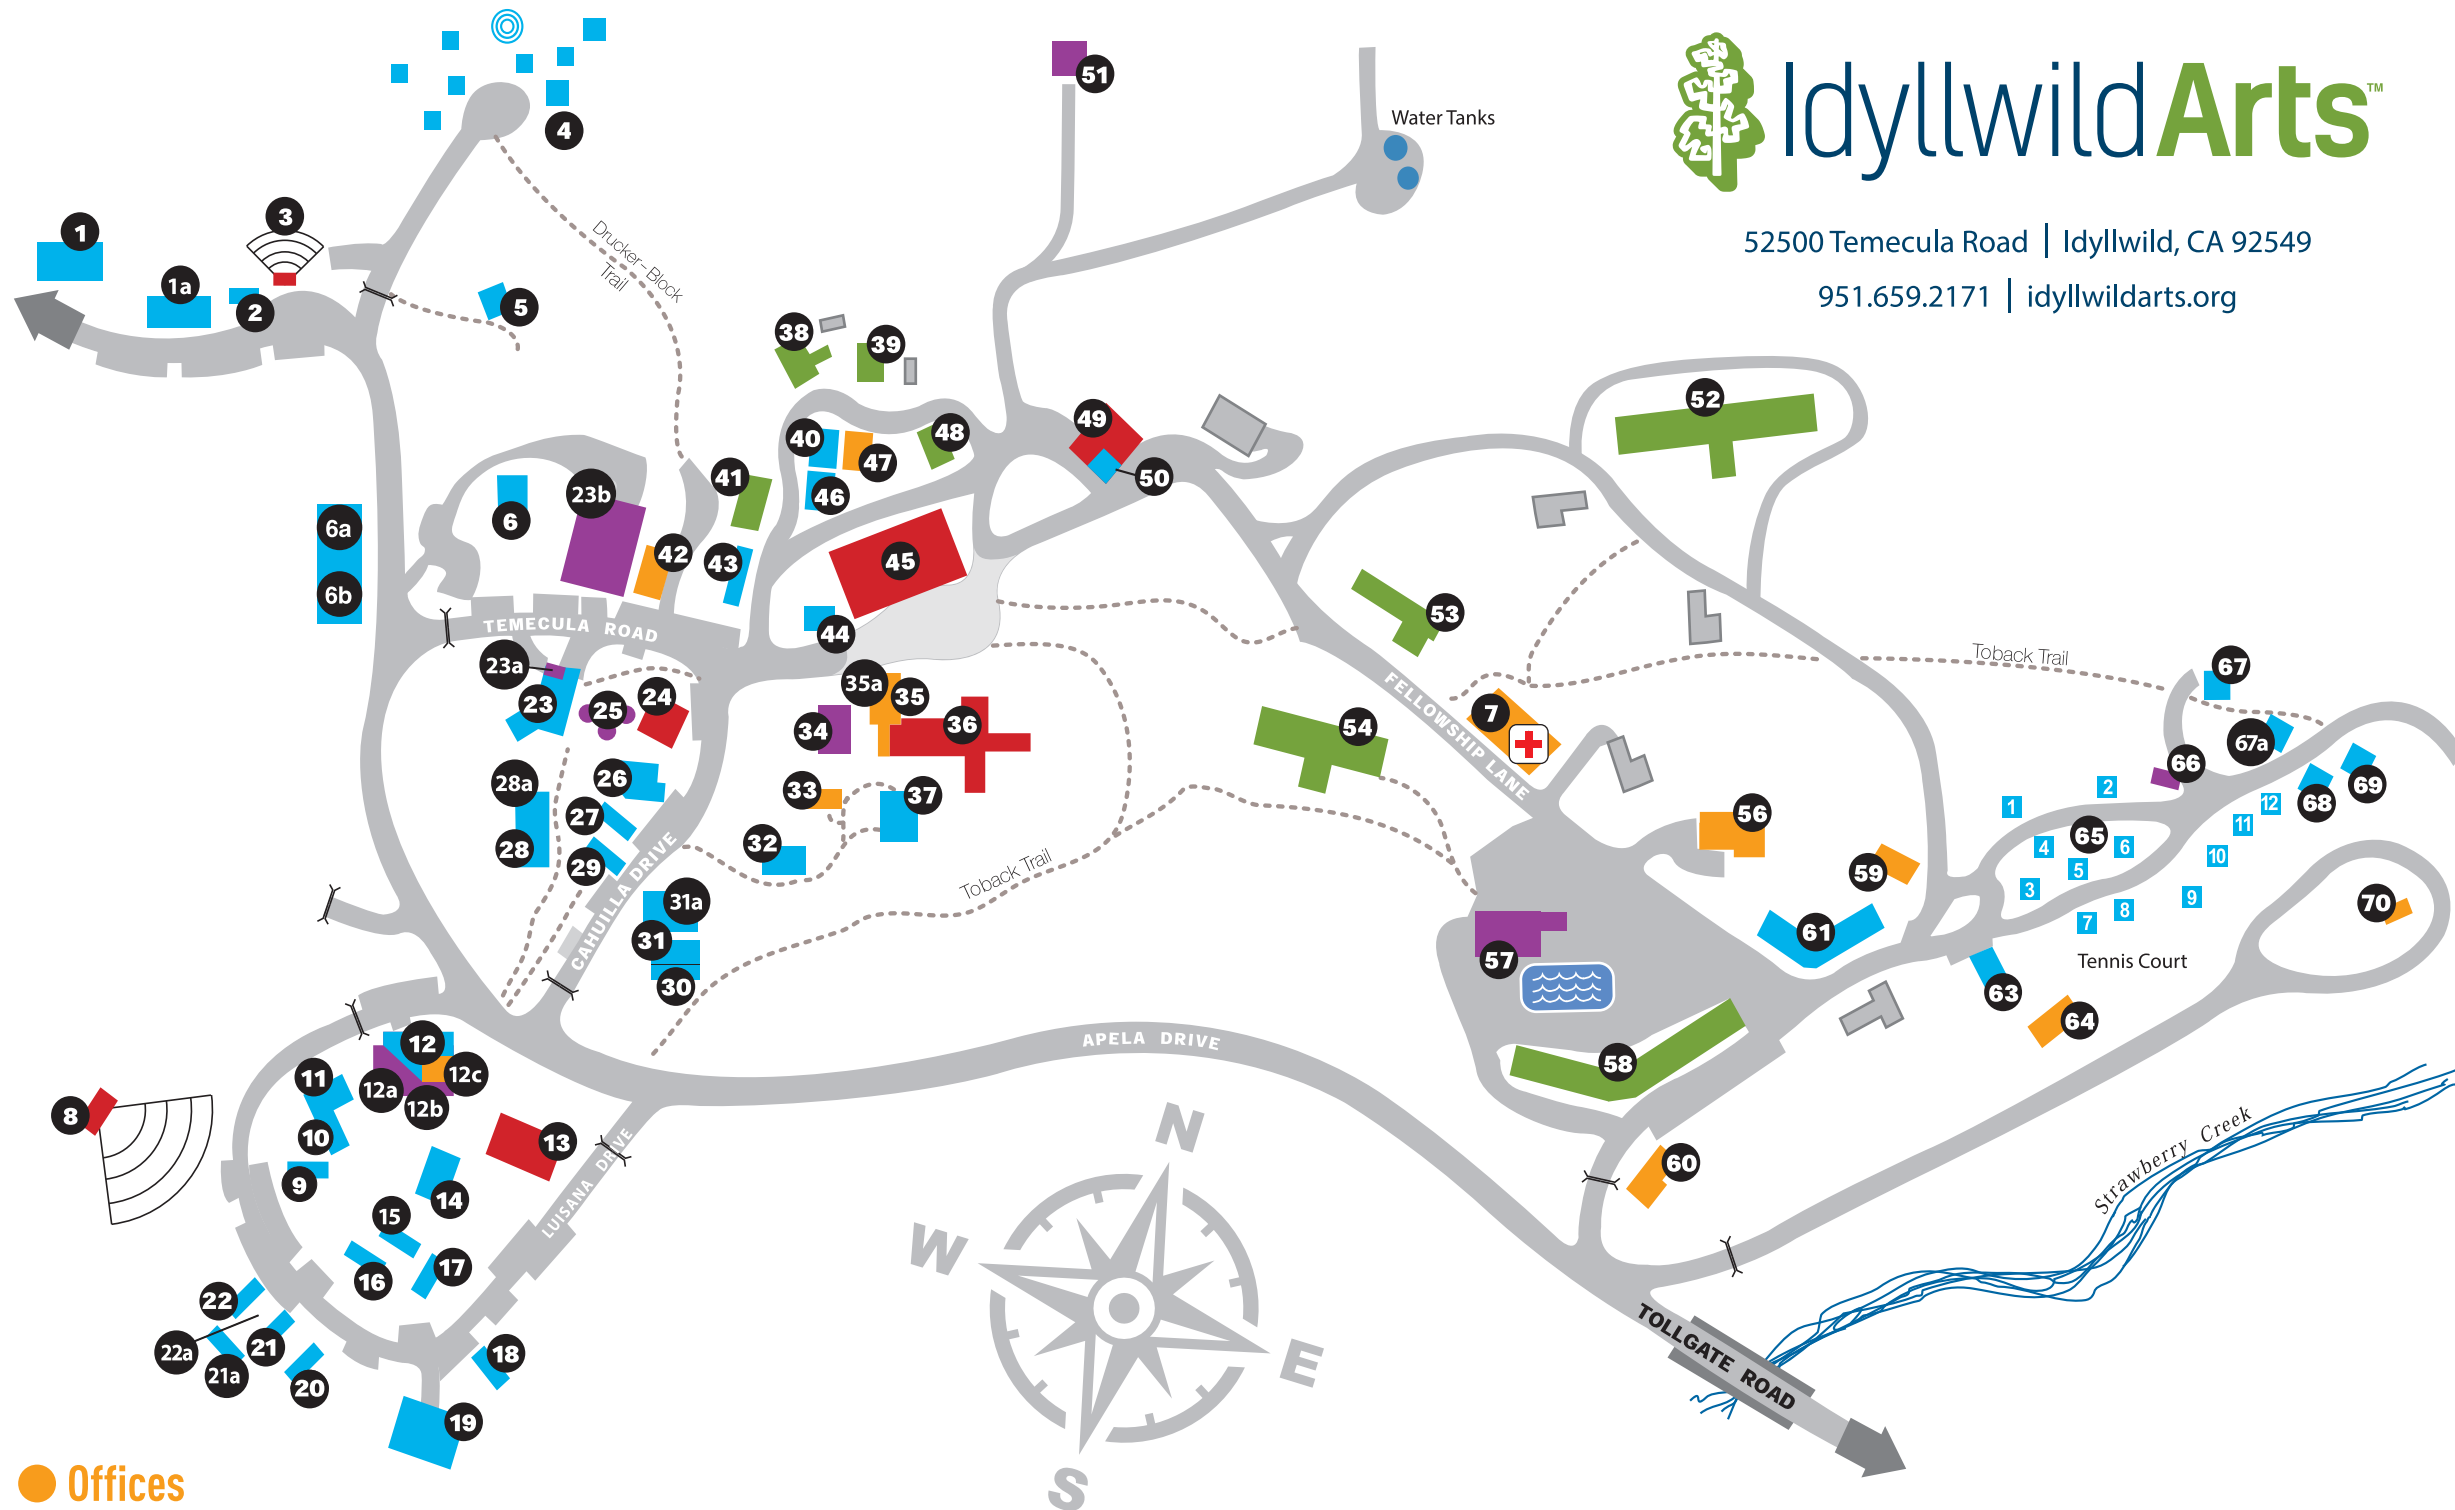

52500 Temecula Road | Idyllwild, CA 92549

951.659.2171 | idyllwildarts.org

**Classroom/Studios**

Alexis Annex	28a
Atoloa Art Studio	26
Birchard Resource Center	14
Bruce Ryan Sound Stage	28
Childrens Center	4
Chemistry Lab	11
Eagles Nest Classroom	67
Elves Shelf	6
Escherich Humanities Center	22a
Film Lot	1
Fisher Dance Studios	46
Fugl Studio	1a
Hicks Studio	30
Hummingbird Hollow	5
IA Hall	23
Kennedy Kiln Center	31a
Krone Library	12
Lewitzky Dance Studio	40
Lilac Classroom	6b
Lupine classroom	43
Marshall Hawkins Jazz Building	63
Meadows 1	18
Meadows 2 ESL Classroom	
Carolyn Lowman	15
Meadows 4	20
Meadows 5	16
Meadows 6	17
Meadows 7	21
Meadows 8	22
Meadows 9	21a
Mellor Studio	32
Millsap Studio	29
Native Arts Studio	27
North Classroom	69
Photography Lab	50
Physics math lab	9
Poppy classroom	6a
Richard P Wilson Classroom	67a
Sage Classroom	44
Schoustra Science lab	10
Sherman Costume Shop	2
South Classroom	68
Steere Studio	31
Studio A	37
Studio D	19
Troy Music Classrooms (1-12)	65
Wayne Music Practice Room	61

**Offices**

Bowman Offices	35
College Counseling Office	12c
Finance Office	35a
Health Center	7
Houskeeping	70
Krone House - Admissions & Marketing	56
Log Lodge - Student Services	42
Maintenance Building	64
Newell Taylor Reynolds Dance Offices	47
Ponderosa Office	59
Sequoia - Development	60
Summer Program Office	33

**Performance**

Bowman IAF Theater	36
Fitzgerald Junior	
Players Theatre	3
Holmes Amphitheatre	8
Lowman Concert Hall	45
Parks Exhibition Center	24
Rush Hall	49
Stephens Recital Hall	13

**Dorms**

Husch	54
Lower Wayne	58
MacNeal	53
Pierson	52
Small Dorm 2	48
Small Dorm 3	39
Small Dorm 4	38
Spruce	41

**Miscellanoeus Facilities**

Eymann Sculpture Garden	25
Krone Museum	12b
Mail Room	23a
Nelson Dining Hall	23b
Observatory	51
Pool and Exercise Facility	57
Todd Student Center Book Store	34
Troy Restrooms	66
Weston Room	12a